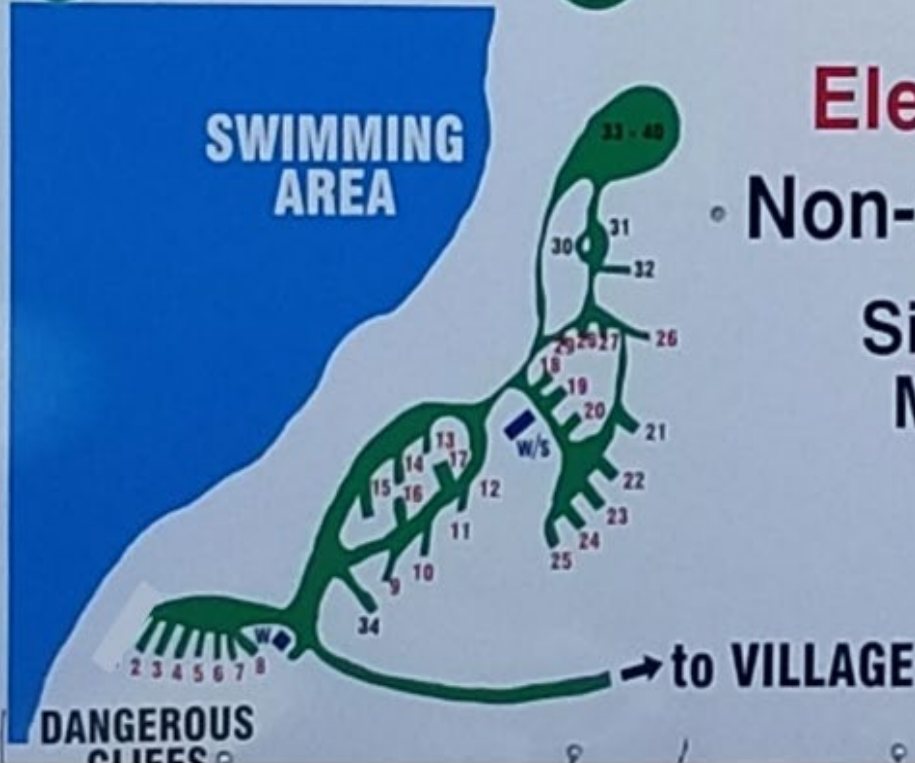

Tufts Bay

CAMPGROUND

Electrified Sites: 1-29

Non-Electrified Sites: 30-40

**Sites 33 - 40 are
Multiple Group Sites**

**W - Washrooms
S - Showers**

OPERATOR'S SITE #34

**** DANGEROUS CLIFFS LEFT OF SITE #2**